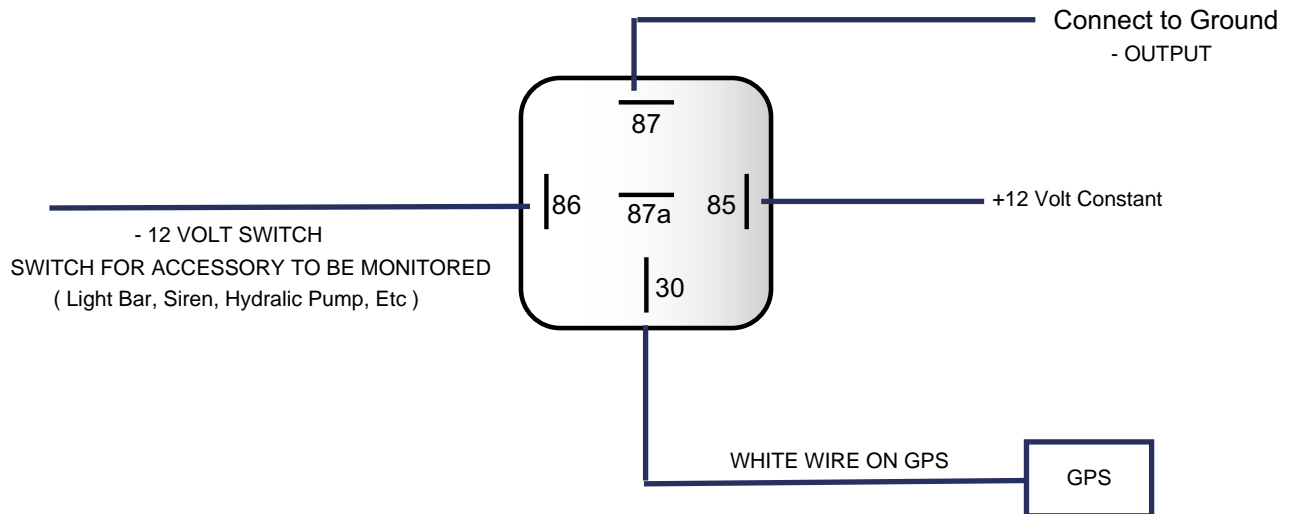

GPS ACCESSORY WIRING

+ CONNECTION WIRING
(NO RELAY NEEDED WIRING THIS WAY)

- CONNECTION WIRING

NOTE:

(WHITE PANIC WIRE ON GPS) - WILL DISPLAY A RED FLASHING CIRCLE ON SCREEN WHEN ENAGED AND PTO REPORT
(GREEN/YELLOW TEST WIRE ON GPS) - CAN ALSO BE USED BUT WILL ONLY BE RECORDED IN PTO REPORT

BOTH WIRES CAN BE HOOKED UP TO MONITOR 1 DEVICE AT THE SAME TIME

ATTENTION: This wiring information is being provided free of charge and on an "as is" basis, without any representation or warranty. It is your responsibility to verify any circuit before interfacing with it by using a digital multimeter. S&L Services Inc. assumes no responsibility with regards to the accuracy or currency of this information. Proper installation in every case is and remains the responsibility of the installer.