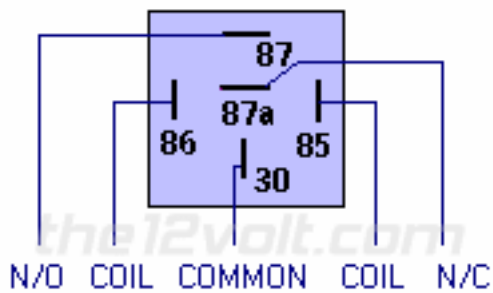

# UNLOCK DOOR WIRING

NOTE: IF USING THE ORANGE LOCK DOOR WIRE/ ENGINE DISABLE WILL NOT WORK  
ORANGE WIRE CAN ONLY BE USED TO LOCK OR DISABLE ENGINE

ATTENTION: This wiring information is being provided free of charge and on an "as is" basis, without any representation or warranty. It is your responsibility to verify any circuit before interfacing with it by using a digital multimeter. S&L Services Inc. assumes no responsibility with regards to the accuracy or currency of this information. Proper installation in every case is and remains the responsibility of the installer.