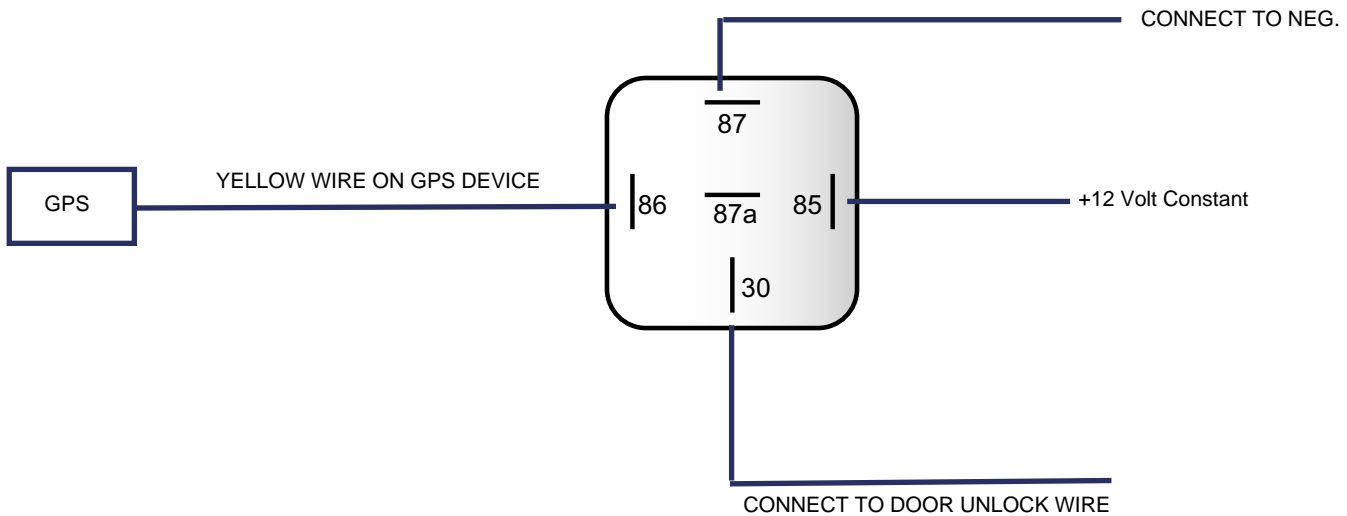

# UNLOCK DOOR WIRING

NOTE: IF USING THE ORANGE LOCK DOOR WIRE/ ENGINE DISABLE WILL NOT WORK  
ORANGE WIRE CAN ONLY BE USED TO LOCK OR DISABLE ENGINE

ATTENTION: This wiring information is being provided free of charge and on an "as is" basis, without any representation or warranty. It is your responsibility to verify any circuit before interfacing with it by using a digital multimeter. S&L Services Inc. assumes no responsibility with regards to the accuracy or currency of this information. Proper installation in every case is and remains the responsibility of the installer.